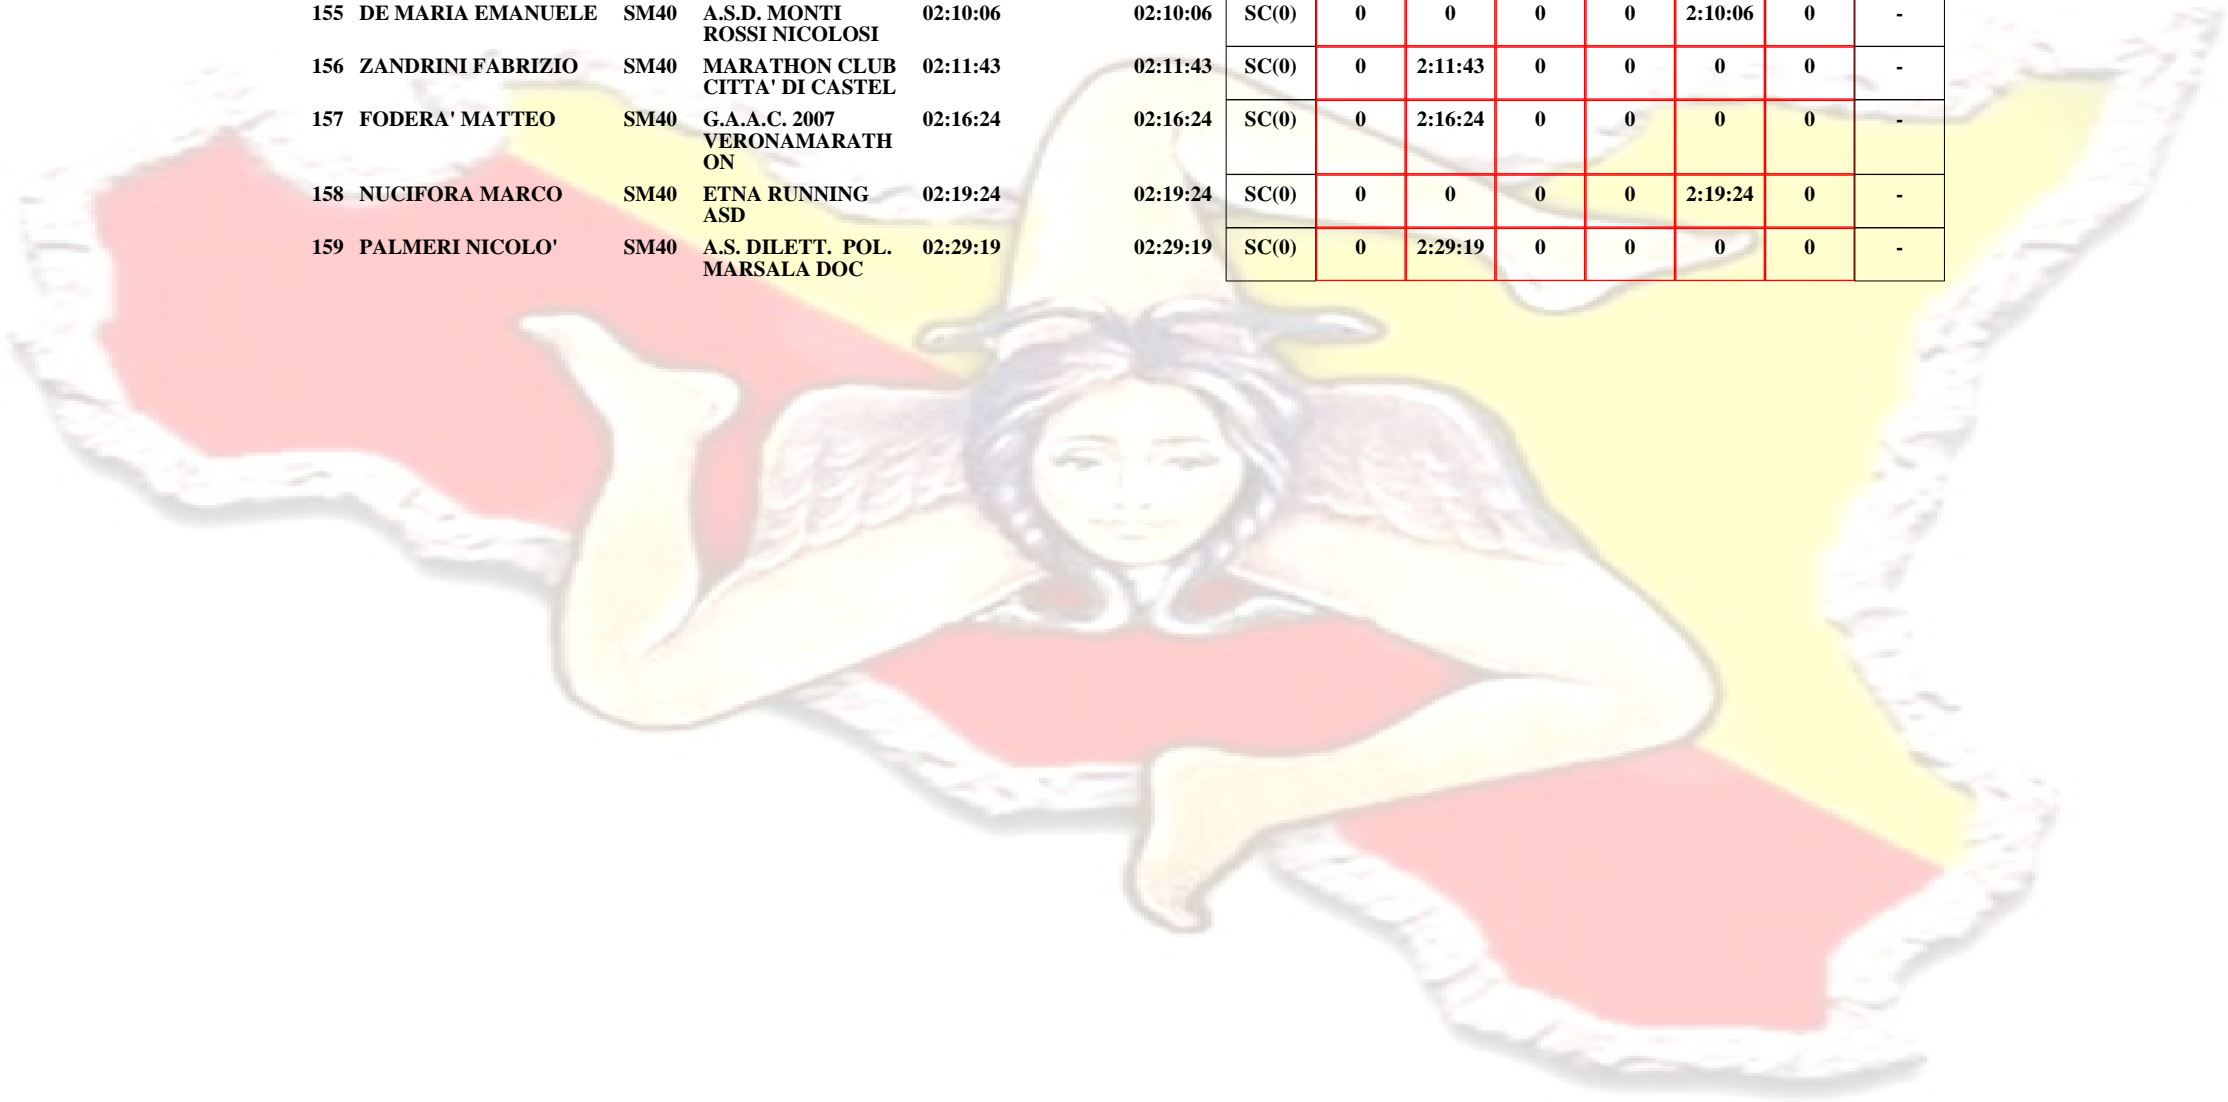

153	CANCILLA GIUSEPPE	SM40	ASD TERMINI MARATHON E BIKE	02:05:28	02:05:28	2:05:28	SC(0)	0	0	0	0	0	0	-
154	AMATO ANDREA	SM40	S.S.D.S. MENS SANA 1871	02:05:38	02:05:38	SC(0)	0	2:05:38	0	0	0	0	0	-
155	DE MARIA EMANUELE	SM40	A.S.D. MONTI ROSSI NICOLOSI	02:10:06	02:10:06	SC(0)	0	0	0	0	2:10:06	0	0	-
156	ZANDRINI FABRIZIO	SM40	MARATHON CLUB CITTA' DI CASTEL	02:11:43	02:11:43	SC(0)	0	2:11:43	0	0	0	0	0	-
157	FODERA' MATTEO	SM40	G.A.A.C. 2007 VERONAMARATH ON	02:16:24	02:16:24	SC(0)	0	2:16:24	0	0	0	0	0	-
158	NUCIFORA MARCO	SM40	ETNA RUNNING ASD	02:19:24	02:19:24	SC(0)	0	0	0	0	2:19:24	0	0	-
159	PALMERI NICOLO'	SM40	A.S. DILETT. POL. MARSALA DOC	02:29:19	02:29:19	SC(0)	0	2:29:19	0	0	0	0	0	-